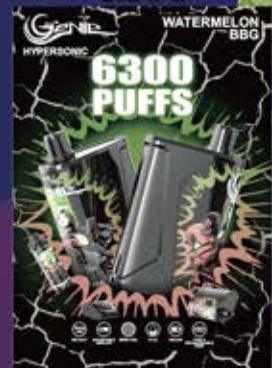

GRAPE ICE

**HAWAIIAN FRUIT
PUNCH**

**MANGO PINEAPPLE
ICE**

MIGHTY MINT

PEACH ICE

PINK LEMON

SNOW CONE ICE

**SOUR
STRAWBERRY**

**STRAWBERRY
GRAPE**

**STRAWBERRY
PASSION FRUIT ICE**

**STRAWBERRY
WATERMELON**

**TRIPLE BERRY
ICE**

**TROPICAL PEACH
FROST**

WATERMELON B&C

- BATTERY: 650MAH
- PRE-CHARGED, SIMPLY PUFF ON THE DEVICE TO ACTIVATE
- PRE-FILLED, NO NEED FOR MESSY REFILLS
- COMPACT AND PORTABLE
- QUANTITY: 10 PIECES/DISPLAY

DISPLAY OF 24 FLAVORS

BANANA FREEZE

BERRY LEMON ICE

BLACK SAKURA

BLUE RAZZ ICE

BLUE RAZZ LEMON

CHERRY LEMON

COCONUT JUICY