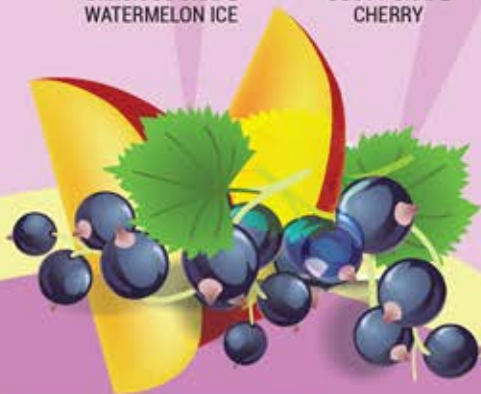

A PUFF ABOVE THE REST

RUFFPUF RIPPER 6000 DISPOSABLE VAPE -HYPER - SAVAGE - 2% NIC

BLESSED BLUE
LEMON ICE

BOMB BLUE
RAZZ ICE

BOUJEE BLACKBERRY
RASPBERRY ICE

BUBBLY STRAWBERRY
WATERMELON

CLASSIC CHERRY ICE

GLAMY GRAPE
HONEYDEW

GRACIOUS GRAPE
WATERMELON ICE

GOOVY GRAPE
CHERRY

GOOVY GUAVA
PASSION FRUIT
KIWI ICE

HYPER

MAD MANGO PEACH
WATERMELON ICE

MIGHTY MANGO
PEACH ICE

PERKY PEACH MANGO
GUAVA ICE

POPPIN PEACH
RASPBERRY ICE