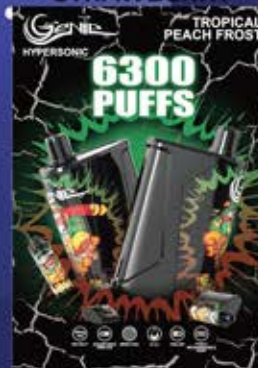

GRAPE ICE

**HAWAIIAN FRUIT
PUNCH**

**MANGO PINEAPPLE
ICE**

MIGHTY MINT

PEACH ICE

PINK LEMON

SNOW CONE ICE

**SOUR
STRAWBERRY**

**STRAWBERRY
GRAPE**

**STRAWBERRY
PASSION FRUIT ICE**

**STRAWBERRY
WATERMELON**

**TRIPLE BERRY
ICE**

**TROPICAL PEACH
FROST**

WATERMELON B&C

- BATTERY: 650MAH
- PRE-CHARGED, SIMPLY PUFF ON THE DEVICE TO ACTIVATE
- PRE-FILLED, NO NEED FOR MESSY REFILLS
- COMPACT AND PORTABLE
- QUANTITY: 10 PIECES/DISPLAY

DISPLAY OF 24 FLAVORS

BANANA FREEZE

BERRY LEMON ICE

BLACK SAKURA

BLUE RAZZ ICE

BLUE RAZZ LEMON

CHERRY LEMON

COCONUT JUICY

FREEZY FIZZ

GRAPEFRUIT RASPBERRY

KIWI BERRY

LUSH FREEZE

MANGO FREEZE

MANGO PEACH

MIGHTY MINE

PEACH FREEZE