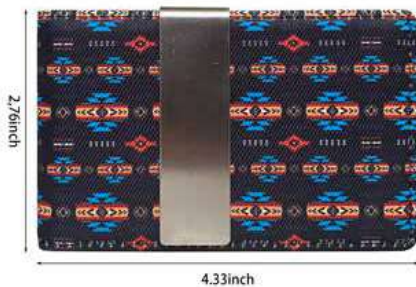

Item #0547

**Men's Printed
Money Clip / Wallet**

12 pcs assorted colors per pack (Master case 144)