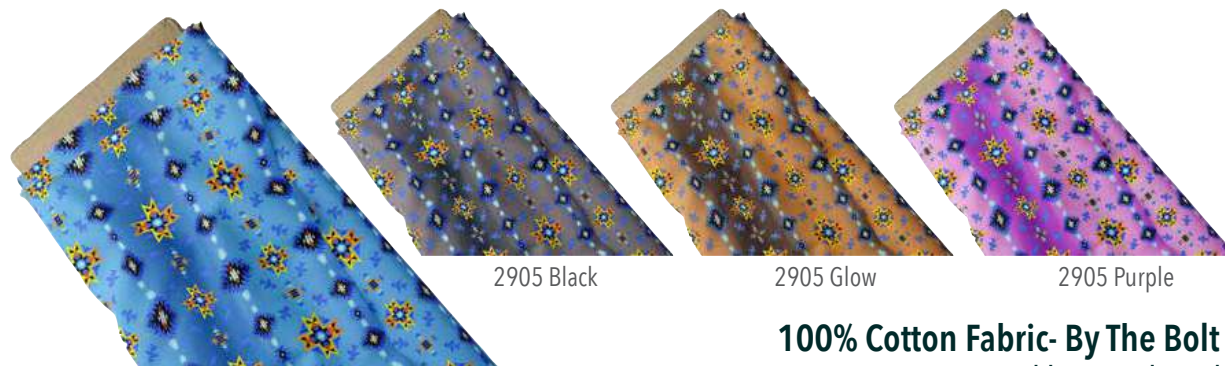

Item #2905

100% Cotton Fabric- By The Bolt (Diamond Star)

58" width, 15 yards per bolt / 8 Bolts per Bale