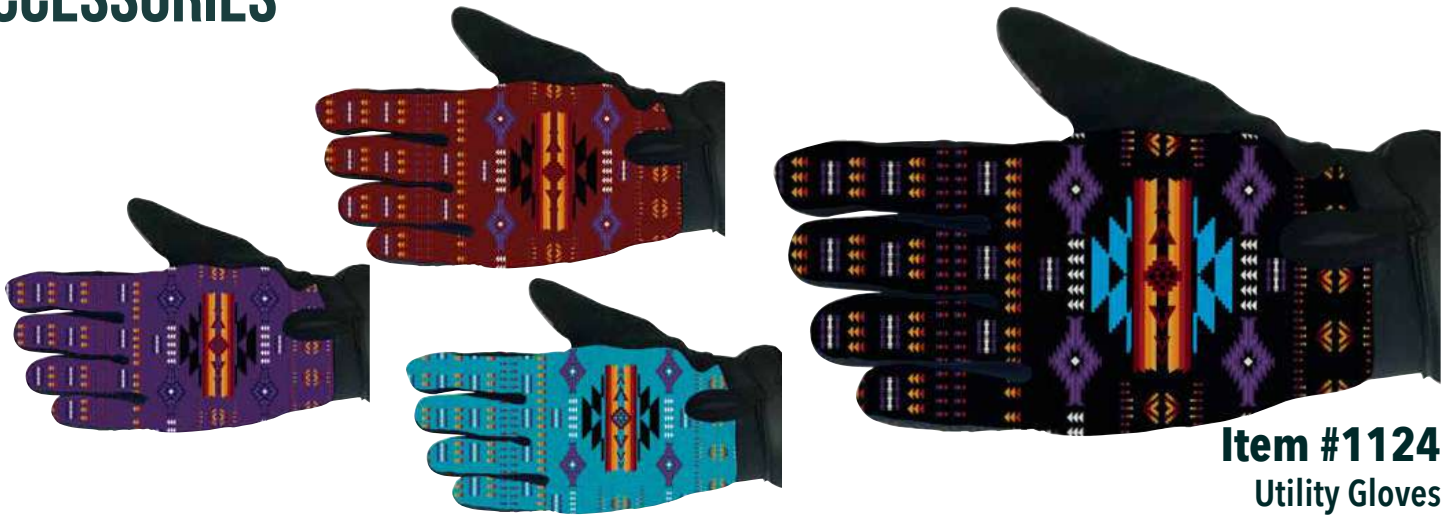

ACCESSORIES

Item #1124

Utility Gloves

S / M or L / XL

12 pcs per pack, (master case of 144) One pack is one size assorted colors