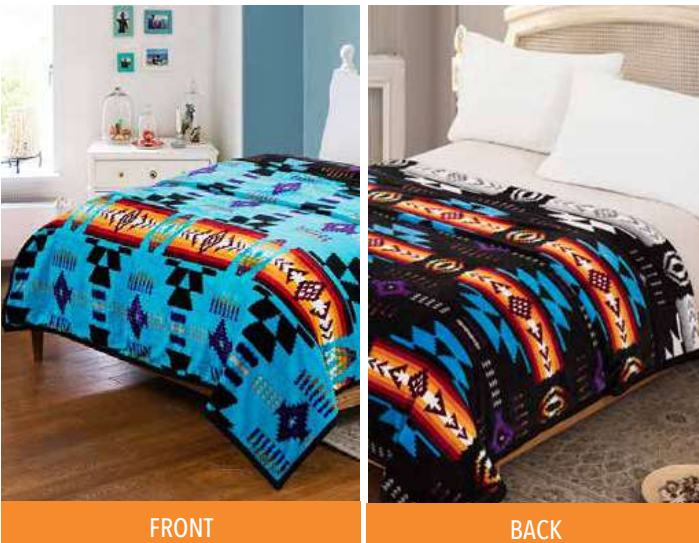

BLANKETS

**Item #0241 (Twin/Full)
#0242 (Queen) #0243 (King)
Silk Touch Reversible Blanket (16112)**

#0241 - Twin / Full, 8 pcs, assorted designs, Poly-Suitcase packing

#0242 - Queen, 8 pcs, assorted designs, Poly-Suitcase packing

#0243 - King, 8 pcs, assorted designs, Poly-Suitcase packing