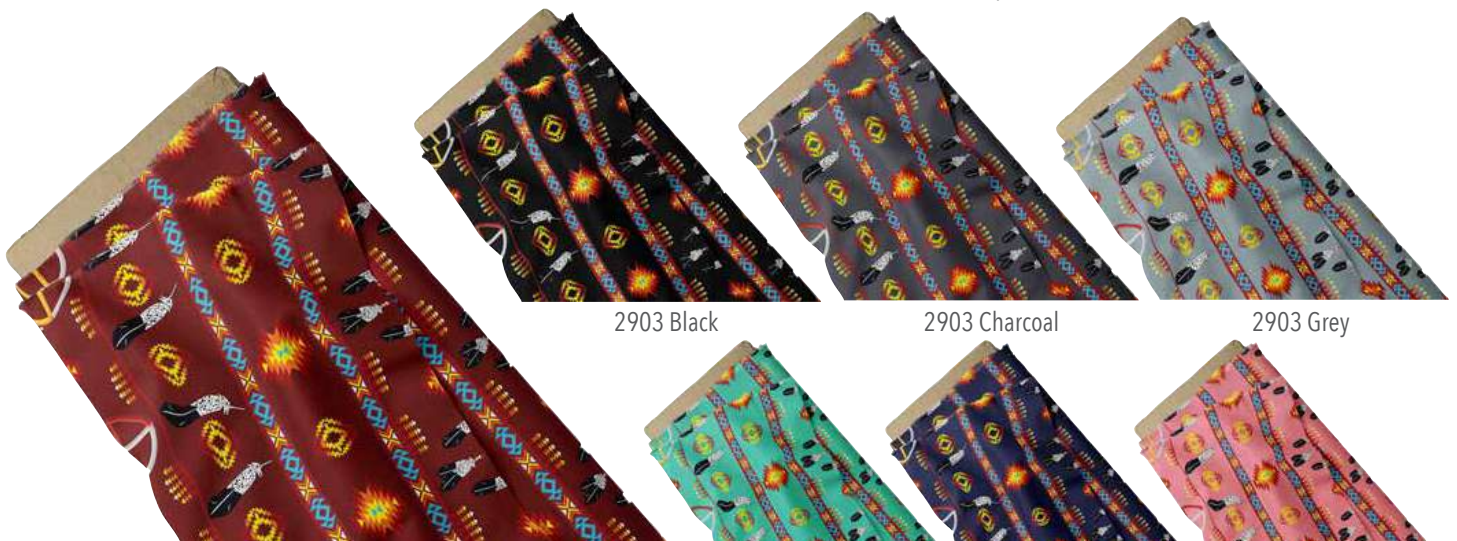

2903 Mint

2903 Navy

2903 Pink

2903 Burgundy