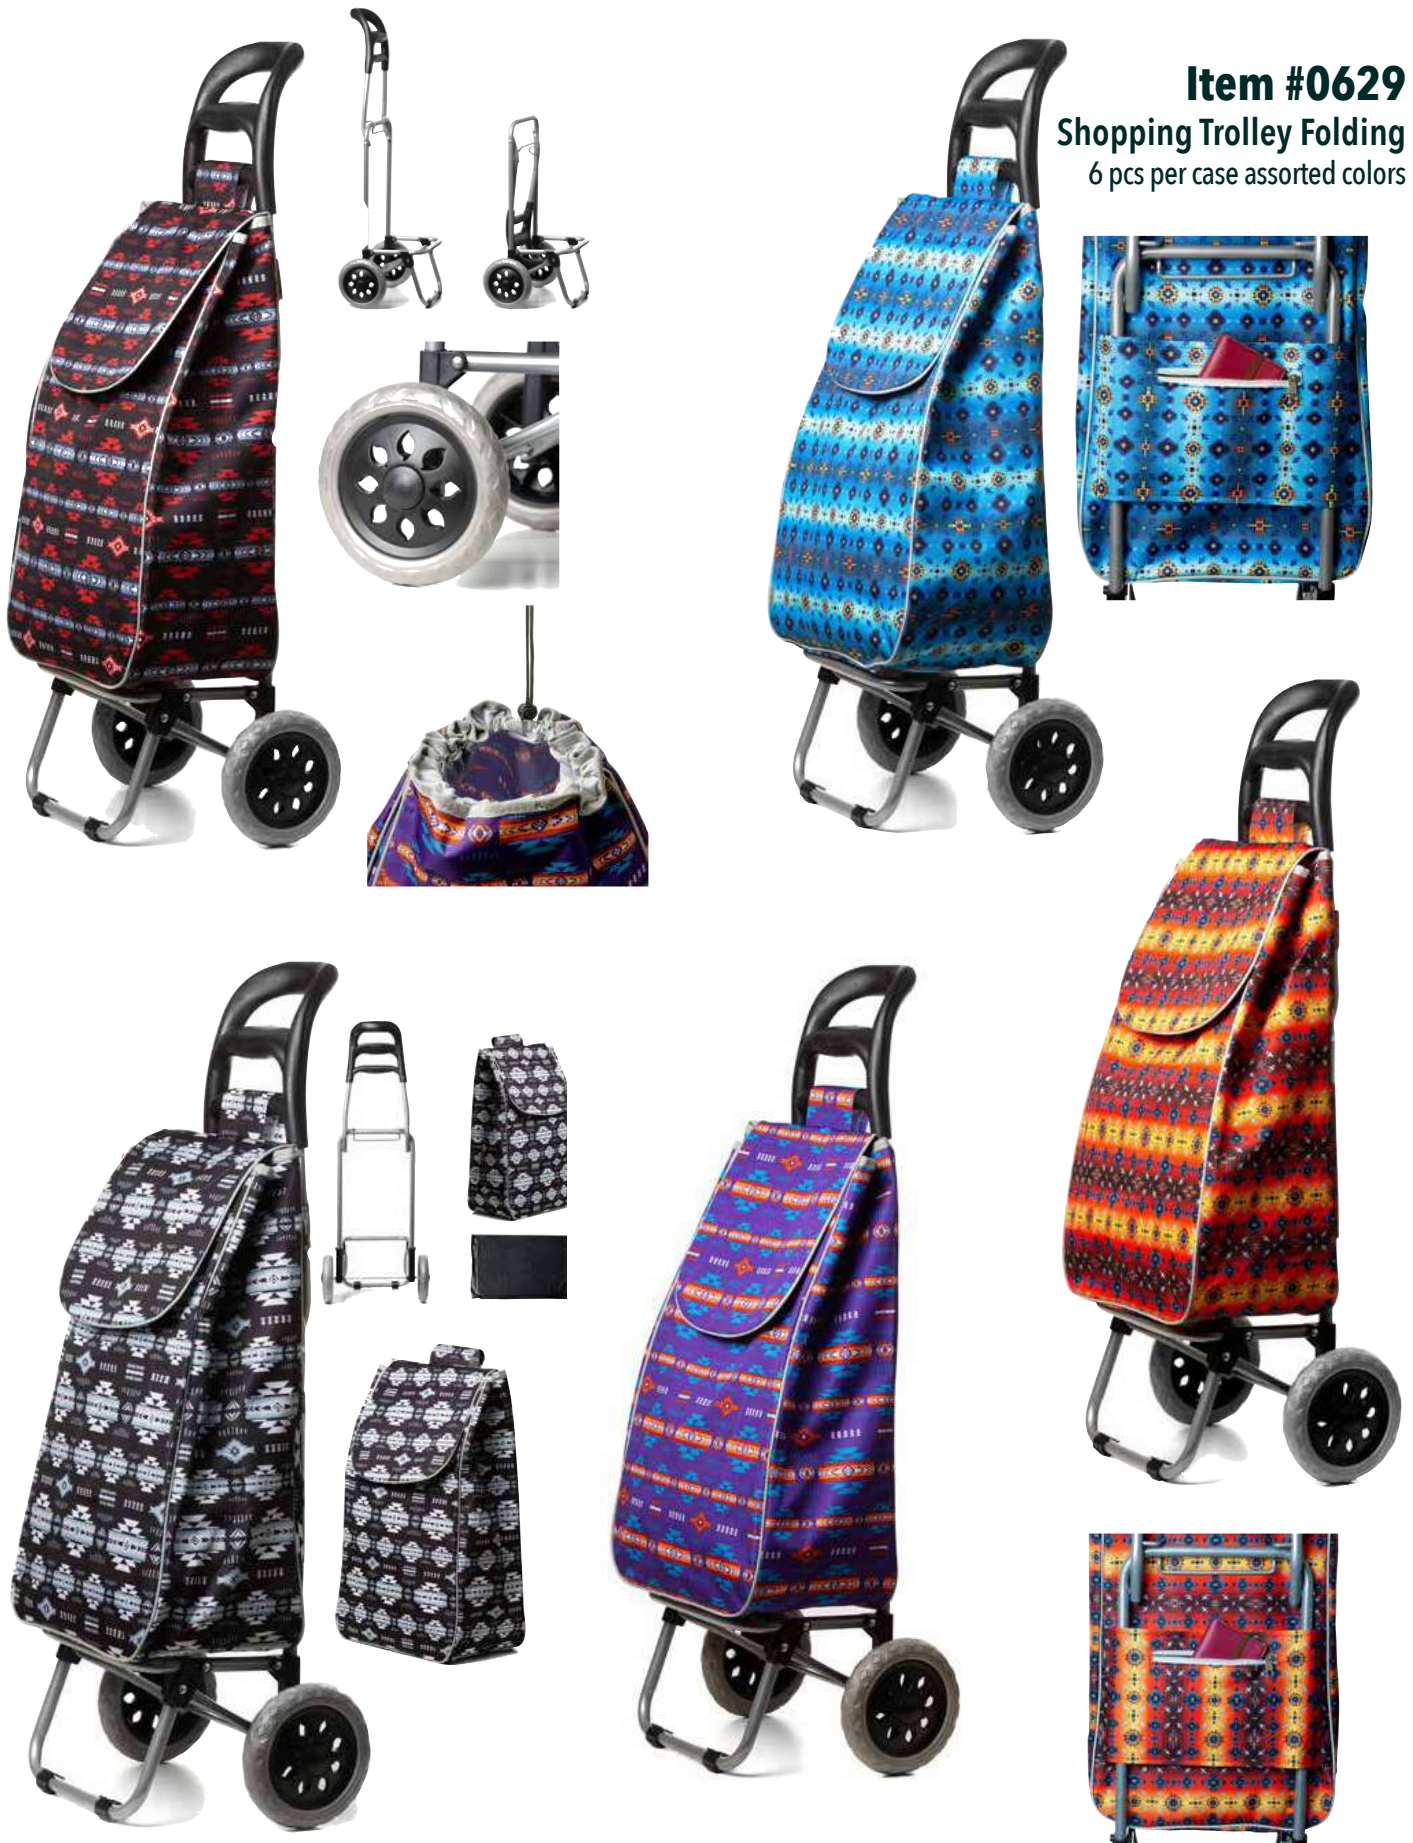

0615-1604 Purple

0615-1606 Pink

**Item #0615**  
**Folding Cot**

4 pcs one color/case (Weight Capacity: 180kgs (400lbs))

**Item #0629**  
**Shopping Trolley Folding**  
6 pcs per case assorted colors