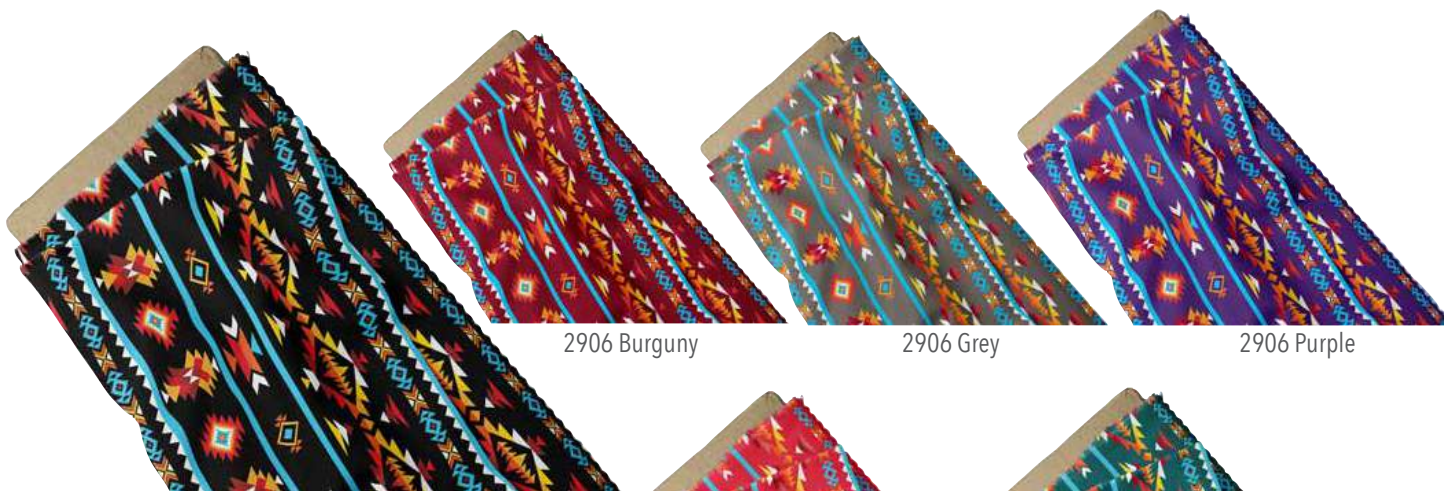

Item #2906

100% Cotton Fabric- By The Bolt (7 Lakes)

58" width, 15 yards per bolt / 8 Bolts per Bale