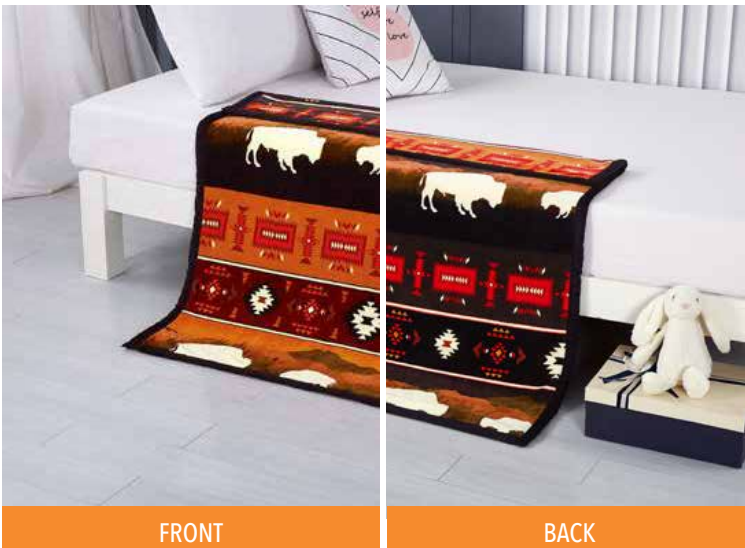

BLANKETS

Item# 1850 (Baby)
Rustic Bison Silk Touch Reversible Blanket
40x48", 12 pcs per box, assorted colors, poly-suitcase packing