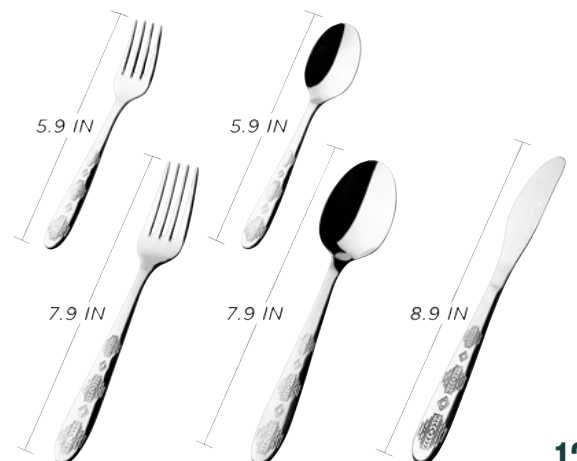

**Item #1304**  
**Stainless Steel 3pc Pan Set**  
 9", 10" and 12" diameter,  
 (master case 6)

**Item #1310**  
**Stainless Steel 20pc Cutlery Set**  
 5 pc set for 4 place settings, (master case 6)