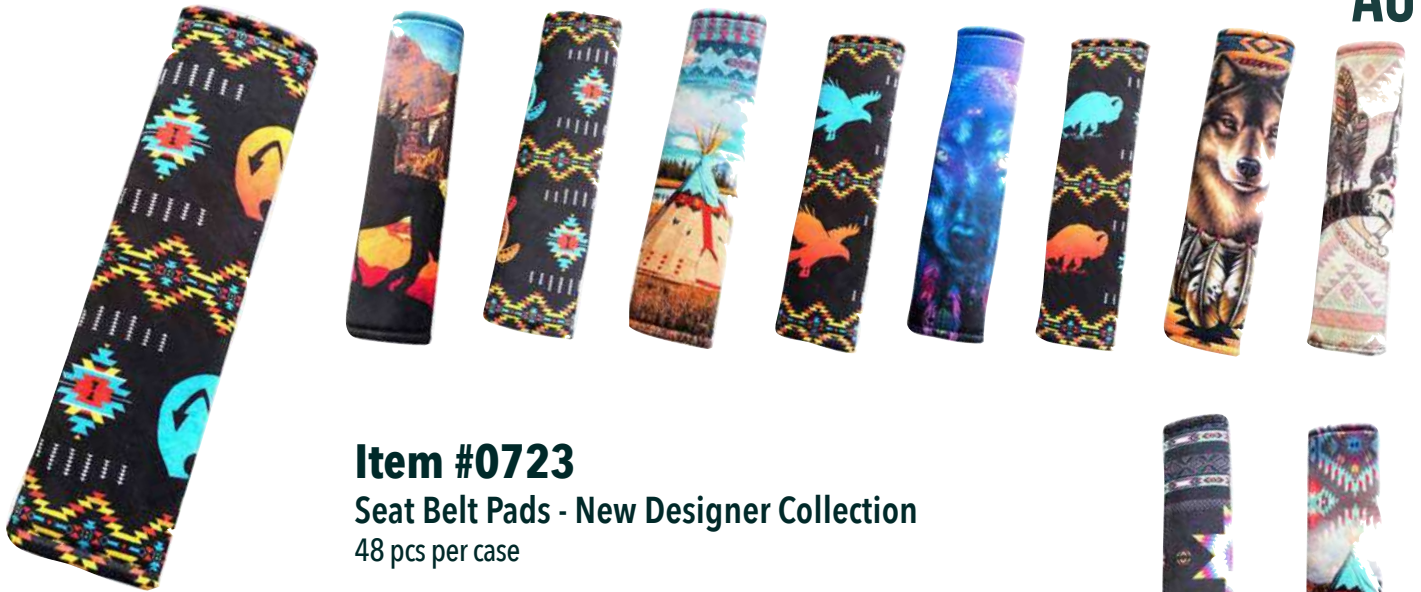

# AUTO

**Item #0722**  
Seat Belt Pads - The Artist Collection  
48 pcs per case

**Item #9916**  
2pc Carpet Floor Mat - The Artist Collection  
Graphic Design Printed- 12 sets / case assorted

**Item #0723**  
 Seat Belt Pads - New Designer Collection  
 48 pcs per case