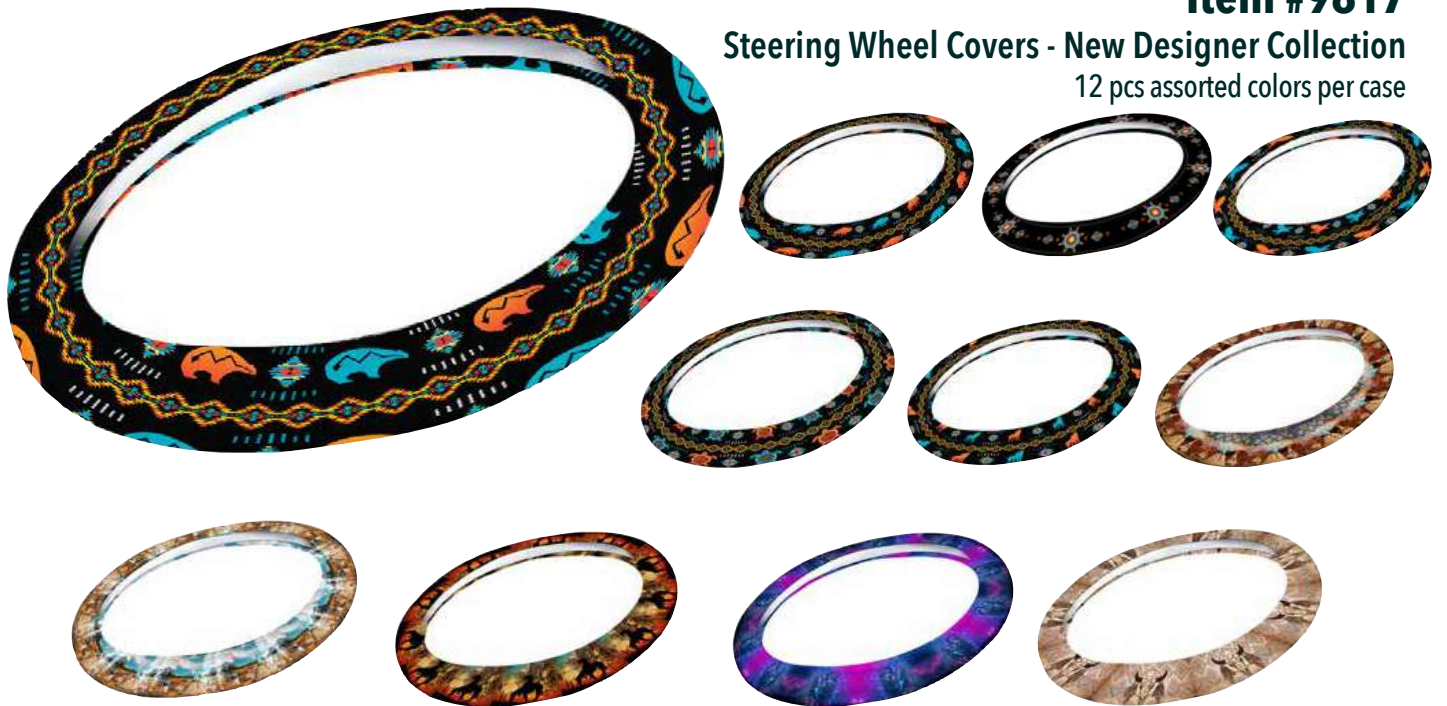

**Item #9717**

**Front Seat Cover Pair - New Designer Collection**

Super Plush Quality - 12 sets assorted colors per case

**Item #9817**

**Steering Wheel Covers - New Designer Collection**

12 pcs assorted colors per case