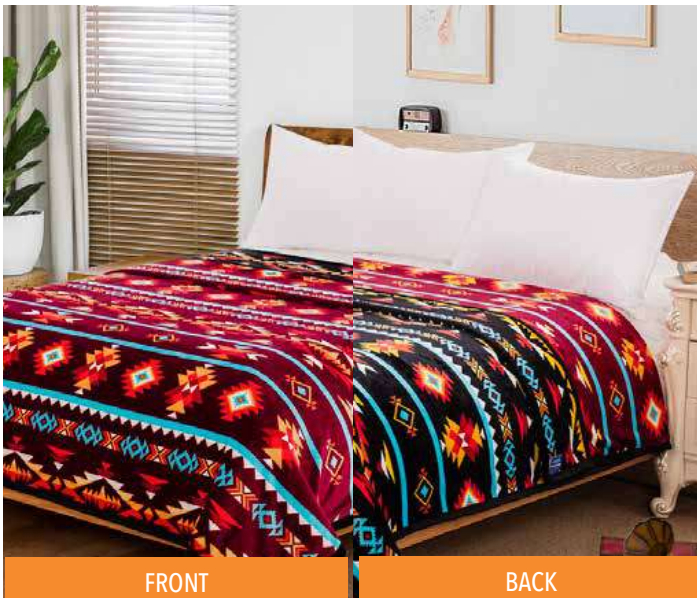

## Item #1840 (Baby) Silk Touch Reversible Baby Blanket (7 Lakes)

40x48", 12 pcs / case, assorted colors, poly-suitcase packing

FRONT

BACK

PACKING PICTURE