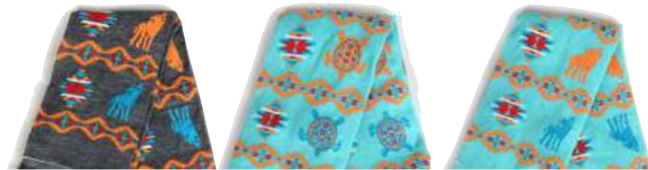

# ACCESSORIES

**Item #0156**  
Knitted Scarves (17426)  
Assorted colors 12 pcs per pack (master case 60)

**Item #0155**  
Knitted Scarves (16112)  
Assorted colors 12 pcs per pack,  
(master case 60)

**Item #0157**  
Knitted Scarves - Legacy Trails  
Assorted colors 12 pcs per pack (master case 72)