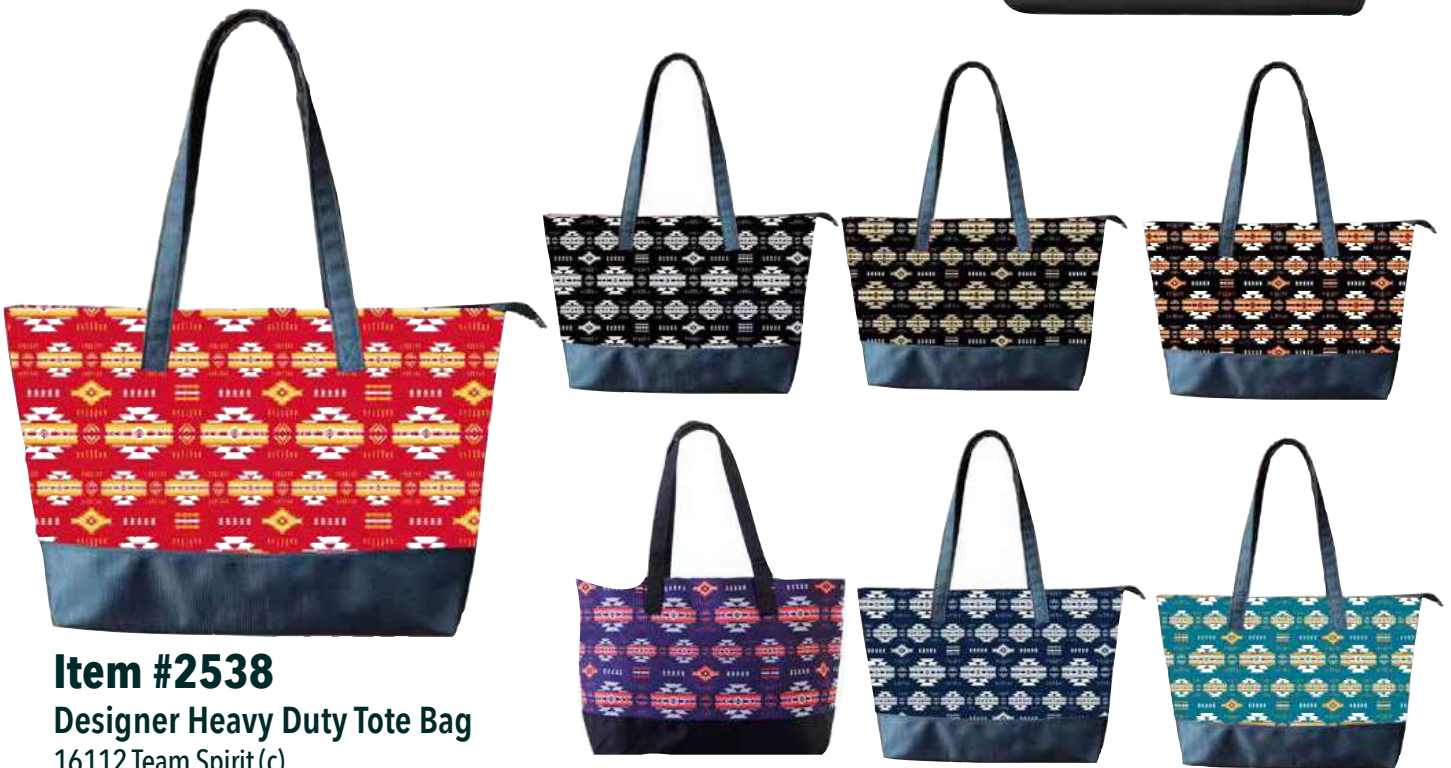

# WALLETS / PURSES / BAGS

**Item #2536**  
Designer Heavy Duty Tote Bag  
7 Lakes  
24 pcs per pack, 48pcs per case

**Item # 2537**  
Designer Heavy Duty Tote Bag  
Medicine Wheel Serape  
24 pcs assorted colors per pack (Master case 48)