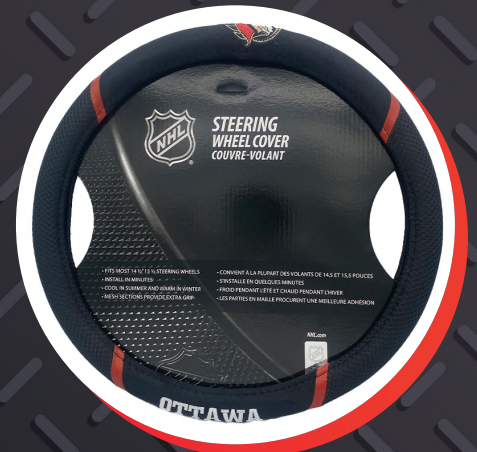

**17040-NHL-OTTAWA-SENA-
TORS**