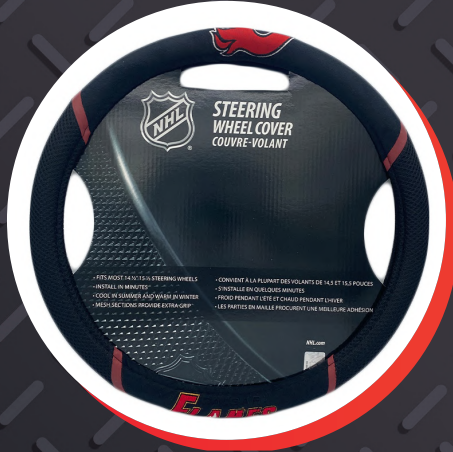

16996-NHL-CALGARY-FLAMES