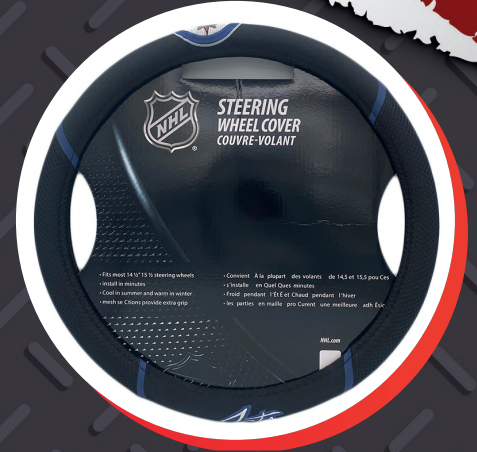

17007-NHL-WINNIPEG-JETS