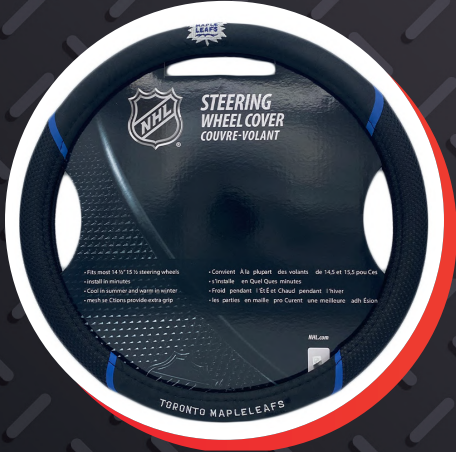

17017-EDMONTON-OILER

17028-MONTREAL-CANADIENS

17039-OTTAWA-SENATORS

17050-VANCOUVER-CANUCKS

25127-TORONTO-RAPTORS

26746-TORONTO-BLUE-JAYS

\$15
EACH
6/PACK

STEERING COVER

- **STYLISH STEERING WHEEL COVER**
- **EYE-CATCHING ADDITION TO YOUR CAR**
- **FITS MOST 14 1/2" 15 1/2" STEERING WHEELS**