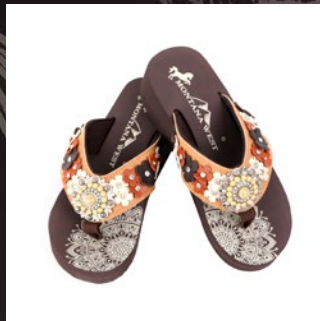

LEOPARD PRINT GRAPHIC
 SIZES: SM, M, LG, XL, 2XL
 \$24/EACH

TRIBE GRAPHIC
 SIZES: SM, M, LG, XL, 2XL
 \$24/EACH

AZTEC GRAPHIC
 SIZES: SM, M, LG, XL, 2XL
 \$28/EACH

PINK TIE DYE TIARA
 SIZES: SM, M, LG, XL, 2XL
 \$20/EACH

FLIP FLOP SANDLES FOOTWEAR

ALL SANDALES SOLD AS 12 PAIRS/BOX

MANDALA FLORAL

STONE CONCHO EMBROIDERED WEDGE

SIZES: ASSORTED

COLOUR: BLACK

\$30/EACH

MANDALA FLORAL

STONE CONCHO EMBROIDERED WEDGE

SIZES: ASSORTED

COLOUR: BROWN

\$30/EACH

MANDALA FLORAL

STONE CONCHO EMBROIDERED WEDGE

SIZES: ASSORTED

COLOUR: PINK

\$30/EACH

MANDALA CACTUS

EMBROIDERED WEDGE

SIZES: ASSORTED

COLOUR: BLACK

\$30/EACH

MANDALA CACTUS

EMBROIDERED WEDGE