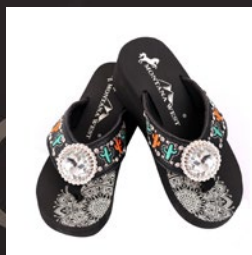

MONTANA WEST APPAREL & FOOTWEAR

Toll Free: 1-866-918-2288
Phone: 403-398-7737
Fax: 403-398-4392
Address: 102-11127 15 St NE Calgary, AB T3K 2M4
Email: sales@canadiandistributor.ca

Scan The QRCode & Visit Our Web Site
canadiandistributor.ca