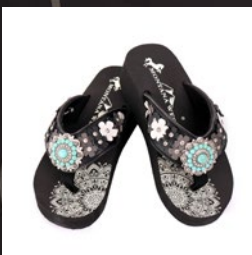

MONTANA WEST APPAREL & FOOTWEAR

Toll Free: 1-866-918-2288
Phone: 403-398-7737
Fax: 403-398-4392
Address: 102-11127 15 St NE Calgary, AB T3K 2M4
Email: sales@canadiandistributor.ca

Scan The QRCode & Visit Our Web Site
canadiandistributor.ca