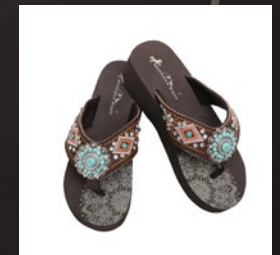

MONTANA WEST APPAREL & FOOTWEAR

Toll Free: 1-866-918-2288
Phone: 403-398-7737
Fax: 403-398-4392
Address: 102-11127 15 St NE Calgary, AB T3K 2M4
Email: sales@canadiandistributor.ca

Scan The QRCode & Visit Our Web Site
canadiandistributor.ca