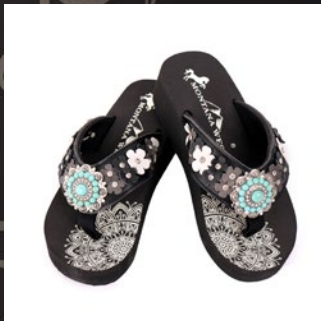

WOMENS SHIRTS

APPAREL

WASHED TRIBE VINTAGE
 SIZES: SM, LG, XL, 2XL
 \$20/EACH

GREEN VINTAGE AZTEC TRIBE
 SIZES: SM, M, LG, XL, 2XL
 \$20/EACH

RED VINTAGE AZTEC TRIBE
 SIZES: SM, M, LG, XL, 2XL
 \$20/EACH

TIE DYE - WILD COW
 SIZES: SM, M, LG, XL, 2XL
 \$20/EACH

LEOPARD PRINT GRAPHIC
 SIZES: SM, M, LG, XL, 2XL
 \$24/EACH

TRIBE GRAPHIC
 SIZES: SM, M, LG, XL, 2XL
 \$24/EACH

AZTEC GRAPHIC
 SIZES: SM, M, LG, XL, 2XL
 \$28/EACH

PINK TIE DYE TIARA
 SIZES: SM, M, LG, XL, 2XL
 \$20/EACH

FLIP FLOP SANDLES FOOTWEAR

ALL SANDALES SOLD AS 12 PAIRS/BOX

MANDALA FLORAL

STONE CONCHO EMBROIDERED WEDGE

SIZES: ASSORTED

COLOUR: BLACK

\$30/EACH

MANDALA FLORAL