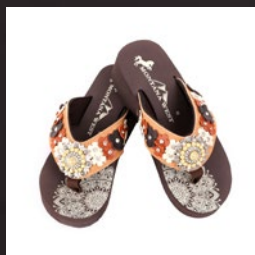

MONTANA WEST APPAREL & FOOTWEAR

Toll Free: 1-866-918-2288
Phone: 403-398-7737
Fax: 403-398-4392
Address: 102-11127 15 St NE Calgary, AB T3K 2M4
Email: sales@canadiandistributor.ca

Scan The QRCode & Visit Our Web Site
canadiandistributor.ca