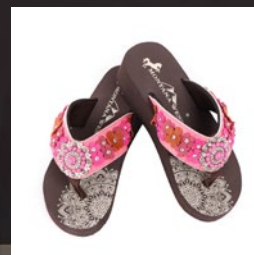

MONTANA WEST APPAREL & FOOTWEAR

Toll Free: 1-866-918-2288
Phone: 403-398-7737
Fax: 403-398-4392
Address: 102-11127 15 St NE Calgary, AB T3K 2M4
Email: sales@canadiandistributor.ca

Scan The QRCode & Visit Our Web Site
canadiandistributor.ca