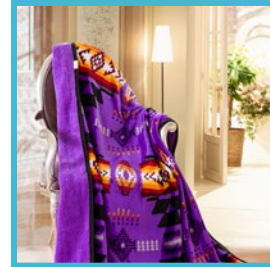

SHERPA LINED SILK TOUCH THROW

$26⁵⁰ EACH

Description

Size: Approx. 50×60 | Throw

Colour: Assorted (Grey | Red | Black | Burgundy | Purple | Teal | Camel | Seattle | Turquoise | White | Royal Blue | Oakland)

Design: 16112

Quantity: 12/Box

Sold By Box

ITEM: 0214

Purple