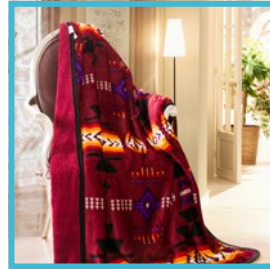

SHERPA LINED SILK TOUCH THROW

$26⁵⁰ EACH

Description

Size: Approx. 50×60 | Throw

Colour: Assorted (Grey | Red | Black | Burgundy | Purple | Teal | Camel | Seattle | Turquoise | White | Royal Blue | Oakland)

Design: 16112

Quantity: 12/Box

Sold By Box

ITEM: 0214

Burgundy