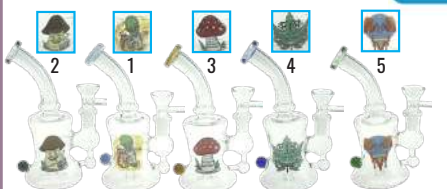

F230829-1A Size: 6"

Sold Individually!

Size: 6.5"

F230829-1B

\$10 EACH

Sold Individually!

NEW ARRIVAL

SHOP NOW >