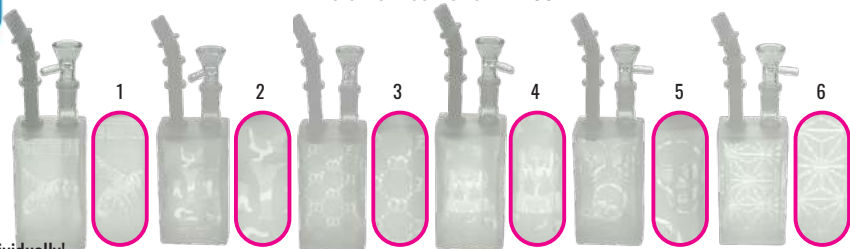

Sold Individually!

$8 EACH

PATTERN DESIGN GLASS BONG RM-1001

Size: 4"