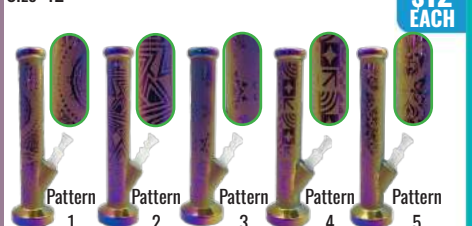

Sold Individually!

Size: 12"

WP-M0090

$12 EACH