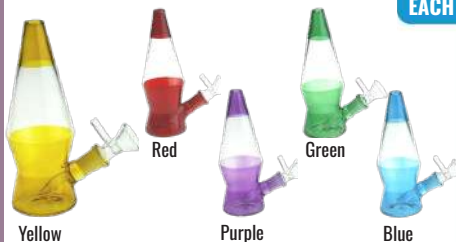

Sold Individually!

\$10 EACH

F230829-4

Size: 7"

Sold Individually!

Size: 6"

WP-M0155

\$7 EACH