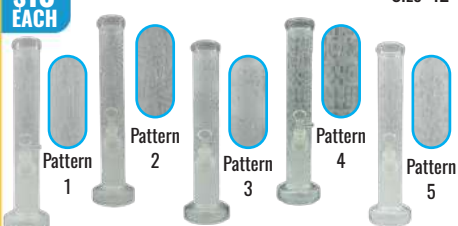

\$6 EACH

Sold Individually!

\$10 EACH

WP-M0091

Size: 12"

Sold Individually!

Size: 12"

WP-M0090