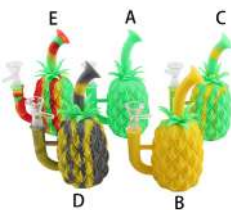

Sold Individually!

Pineapple

SMKE-058

$10 EACH

Size: 7.1x3.9"